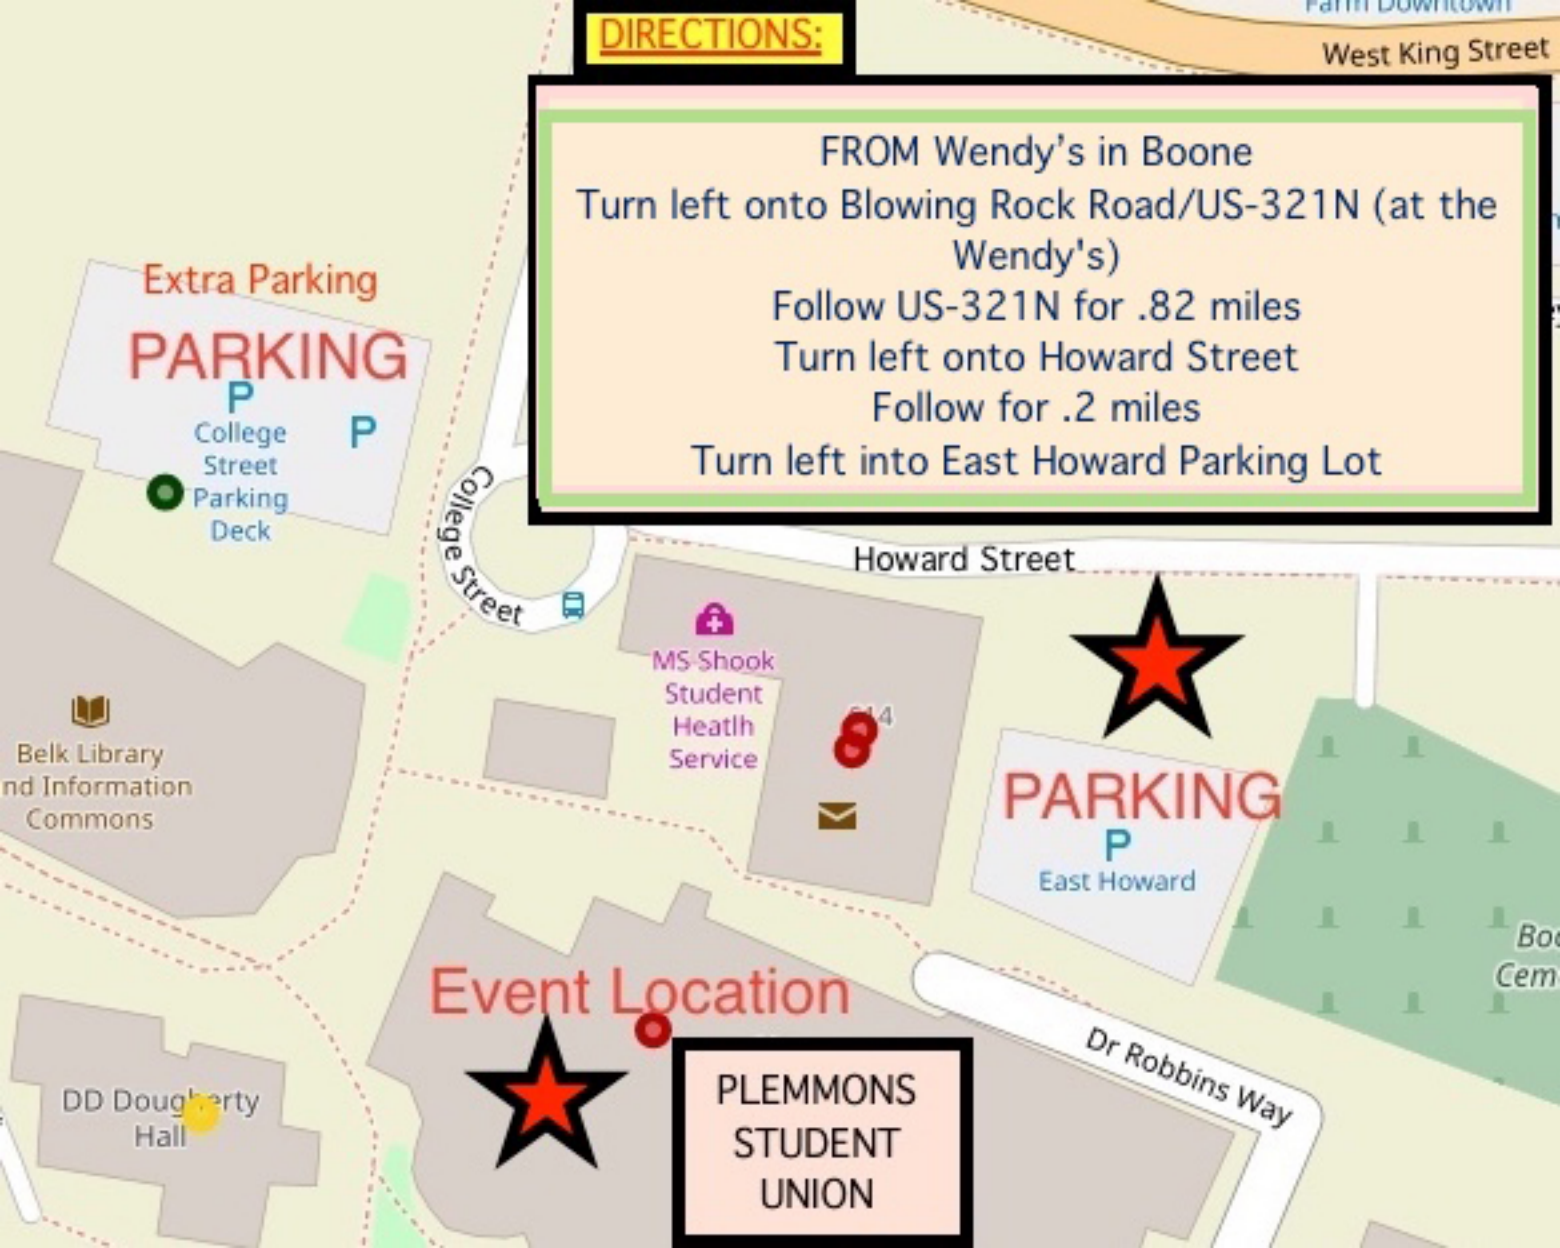

**DIRECTIONS:**

FROM Wendy's in Boone  
Turn left onto Blowing Rock Road/US-321N (at the Wendy's)  
Follow US-321N for .82 miles  
Turn left onto Howard Street  
Follow for .2 miles  
Turn left into East Howard Parking Lot

West King Street

Extra Parking

**PARKING**

**P**  
College Street  
Parking  
Deck

College Street

Howard Street

MS Shook  
Student  
Health  
Service

**PARKING**

**P**  
East Howard

**Event Location**

**PLEMMONS  
STUDENT  
UNION**

Dr Robbins Way

DD Dougherty  
Hall

Belk Library  
and Information  
Commons

Boo  
Gem